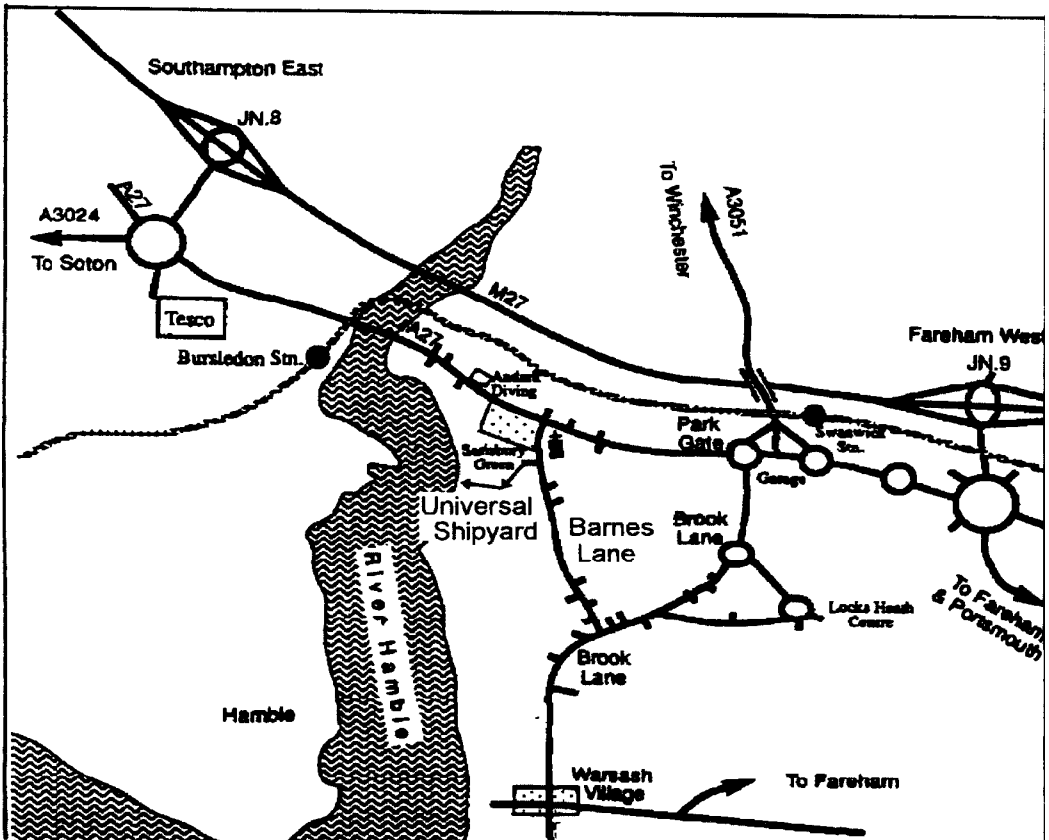

Courses at Universal Marina - Sarisbury Green - Nr Southampton Training Associates - Unit 11 SO31 7ZN

GPS Position
 Lat 50-52.30 N
 Long 001-18.07 W

Directions to Courses at Universal Marina - Crableck Lane - Sarisbury Green.

M27 EASTBOUND - Leave Motorway Junction 8 Take A27 eastbound (signs to Swanwick & Sarisbury Green). Turn right at top of hill into Barnes Lane. First Right into Holly Hill Lane (by Church Hall). *Proceed along Holy Hill Lane until you see CRABLECK LANE on your right. Proceed with caution down Crableck Lane bearing right at the fork in the road. Once inside Universal Marina you will see on your left a long blue building. Look for No 11 Training Associates.*

M27 WESTBOUND - Leave M27 at Junction 9 and join the A27 westbound (signs River Hamble, Sarisbury Green). Proceed through Park Gate and passing an Esso Garage on a roundabout. About a mile further on you will approach Sarisbury Green. Turn left into Barnes Lane by Church - follow directions above in italics.